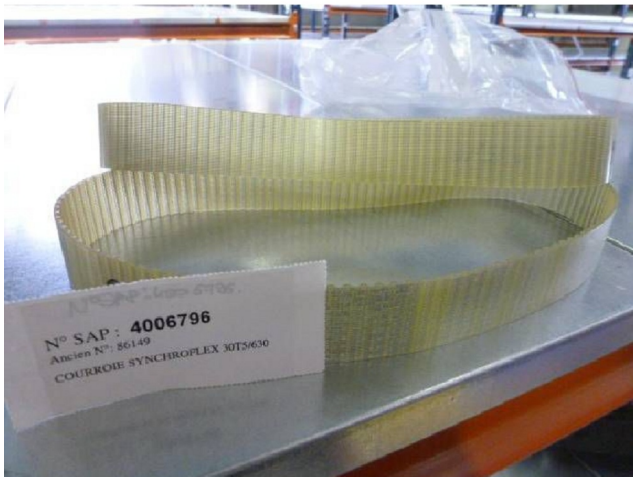

Machine

Inventory N° **9927**

Description **Band**

Brand **OPTIBELT**

Model **SYNCHROFLEX**

Serial No **30T5/630**

Year **N/A**

Accessories

None

Pictures

HD pictures and videos on request.

All data such as technical specifications, weight, dimensions, illustrations are indicative and subject to change without notice.