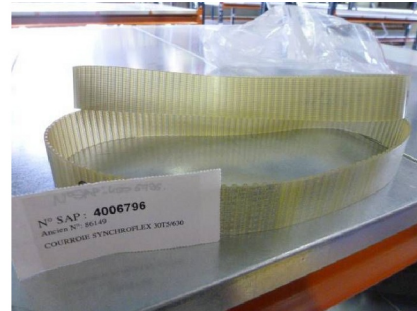

Machine

Inventory N° **9927**

Description **Band**

Brand **OPTIBELT**

Model **SYNCHROFLEX**

Serial No **30T5/630**

Year **N/A**

Accessories