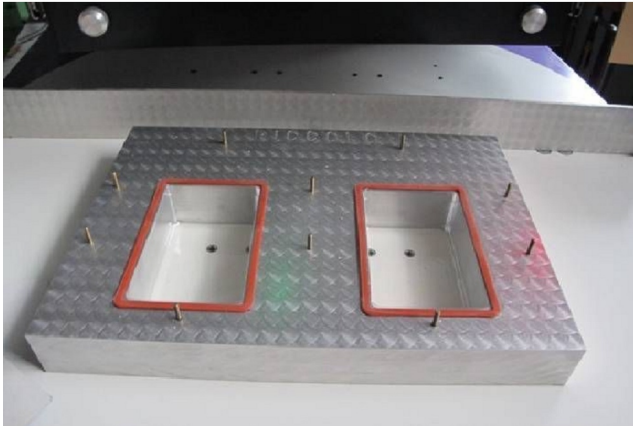

Machine

Inventory N°	9102
Description	Packaging machine
Brand	BLIMATIC
Model	S500
Serial No	20196
Year	2005

Heading

Voltage	400 Volt
Compressed air from	3-4.5 bar
Heating	

Accessories

None

Pictures

HD pictures and videos on request.

All data such as technical specifications, weight, dimensions, illustrations are indicative and subject to change without notice.

Inventory N° **9102**

HD pictures and videos on request.

All data such as technical specifications, weight, dimensions, illustrations are indicative and subject to change without notice.