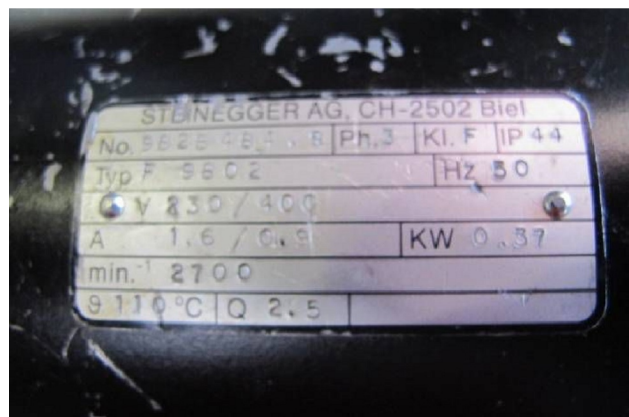

Machine

Inventory N° **7964**
Description Motor

Brand **WILLEMIN MACODEL**
Model **W203**
Serial No
Year **N/A**

Accessories

Turret for tailstock

1

Pictures

HD pictures and videos on request.