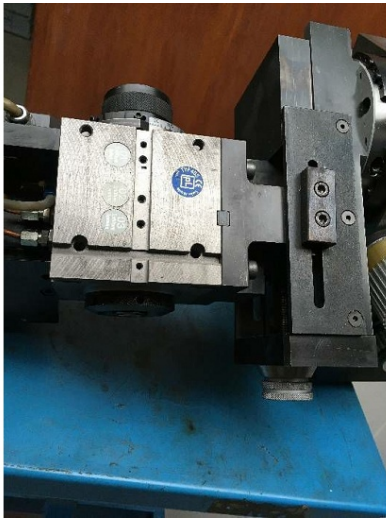

Machine

Inventory N° **7856**
Description **Dividing**

Brand **LEHMANN**
Model
Serial No
Year **N/A**

Heading

Length	340 mm
Width	300 mm
Height	300 mm

Accessories

None

Pictures

HD pictures and videos on request.

All data such as technical specifications, weight, dimensions, illustrations are indicative and subject to change without notice.

Inventory N° 7856

HD pictures and videos on request.
All data such as technical specifications, weight, dimensions, illustrations are indicative and subject to change without notice.