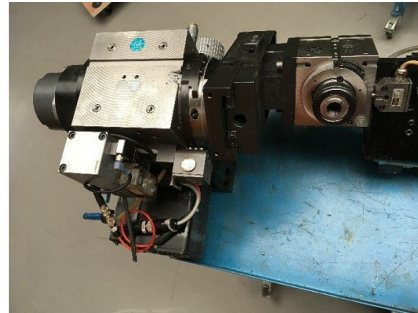

Machine

Inventory N° **7856**
Description **Dividing**

Brand **LEHMANN**
Model
Serial No
Year **N/A**

Heading

Length	340 mm
Width	300 mm
Height	300 mm

Accessories

None

Pictures

HD pictures and videos on request.

All data such as technical specifications, weight, dimensions, illustrations are indicative and subject to change without notice.

Inventory N° 7856

HD pictures and videos on request.
All data such as technical specifications, weight, dimensions, illustrations are indicative and subject to change without notice.