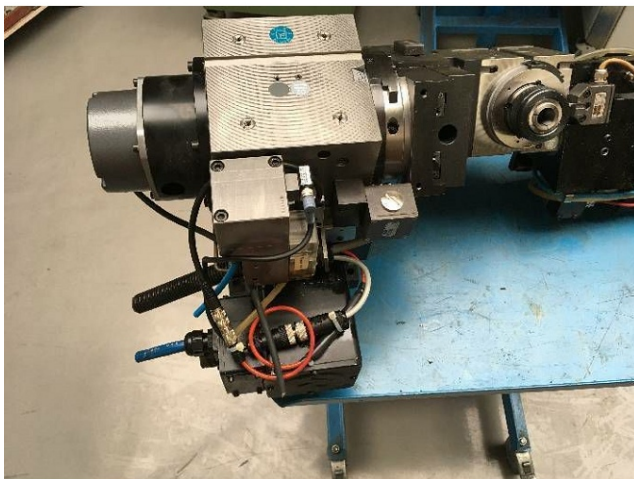

Machine

Inventory N° **7856**
Description **Dividing**

Brand **LEHMANN**
Model
Serial No
Year **N/A**

Heading

Length	340 mm
Width	300 mm
Height	300 mm

Accessories

None

Pictures

HD pictures and videos on request.

All data such as technical specifications, weight, dimensions, illustrations are indicative and subject to change without notice.

Inventory N° 7856

HD pictures and videos on request.
All data such as technical specifications, weight, dimensions, illustrations are indicative and subject to change without notice.