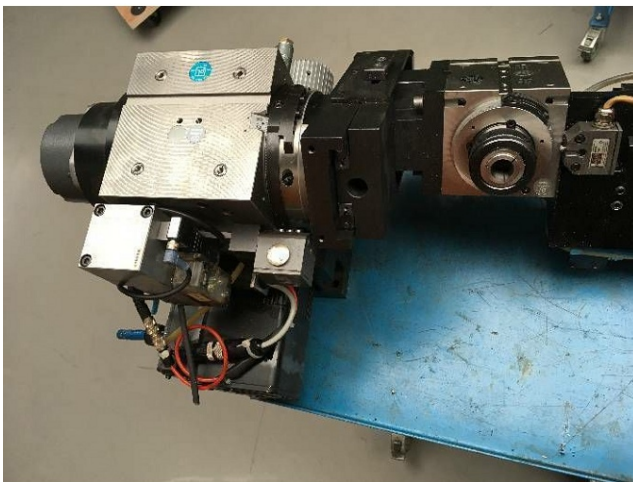

Machine

Inventory N° **7856**
Description **Dividing**

Brand **LEHMANN**
Model
Serial No
Year **N/A**

Heading

Length	340 mm
Width	300 mm
Height	300 mm

Accessories

None

Pictures

HD pictures and videos on request.

All data such as technical specifications, weight, dimensions, illustrations are indicative and subject to change without notice.

Inventory N° 7856

HD pictures and videos on request.
All data such as technical specifications, weight, dimensions, illustrations are indicative and subject to change without notice.