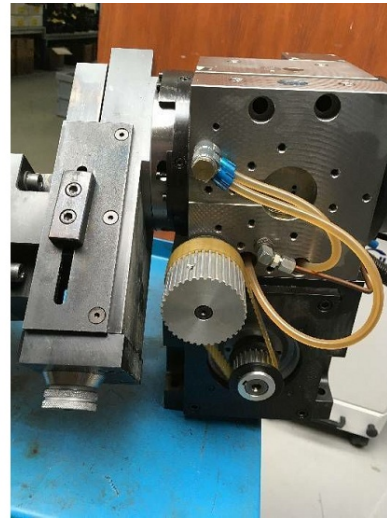

Machine

Inventory N° **7856**
Description **Dividing**

Brand **LEHMANN**
Model
Serial No
Year **N/A**

Heading

Length	340 mm
Width	300 mm
Height	300 mm

Accessories

None

Pictures

HD pictures and videos on request.

All data such as technical specifications, weight, dimensions, illustrations are indicative and subject to change without notice.

Inventory N° 7856

HD pictures and videos on request.
All data such as technical specifications, weight, dimensions, illustrations are indicative and subject to change without notice.