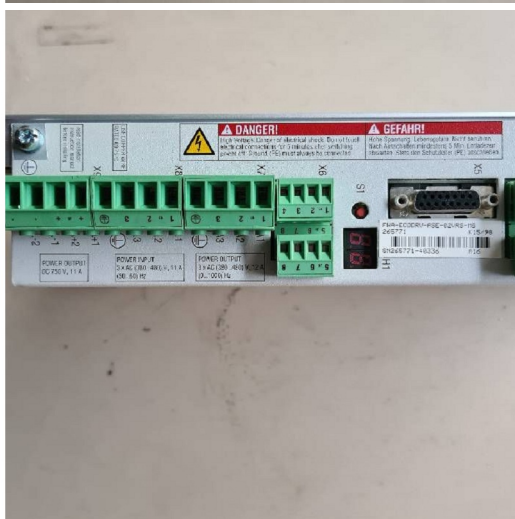

Pictures

HD pictures and videos on request.

All data such as technical specifications, weight, dimensions, illustrations are indicative and subject to change without notice.