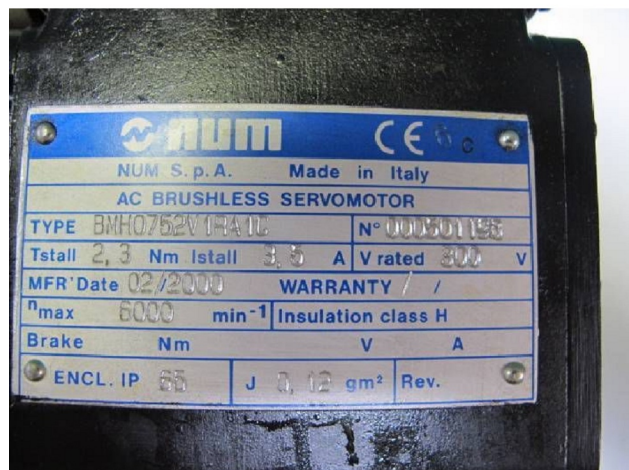

Machine

Inventory N°	7603
Description	Motor
Brand	NUM
Model	BMH0752 V1 RA 1C
Serial No	000501198
Year	2000

Accessories

None

Pictures

HD pictures and videos on request.

All data such as technical specifications, weight, dimensions, illustrations are indicative and subject to change without notice.