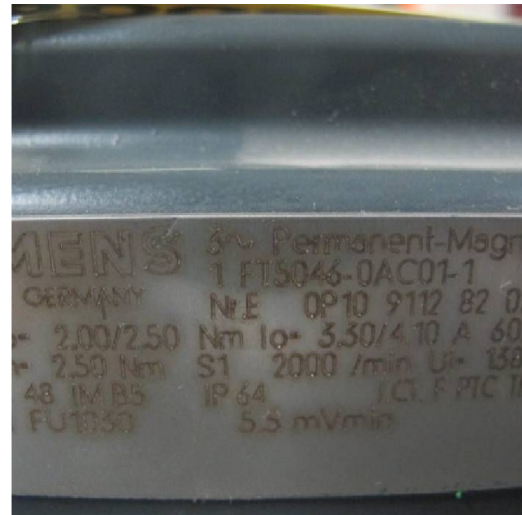

Machine

Inventory N° **7582**

Description **Motor**

Brand **SIEMENS**

Model **1FT5046-OAC01-1**

Serial No

Year **N/A**

Accessories

None

Pictures

HD pictures and videos on request.

All data such as technical specifications, weight, dimensions, illustrations are indicative and subject to change without notice.