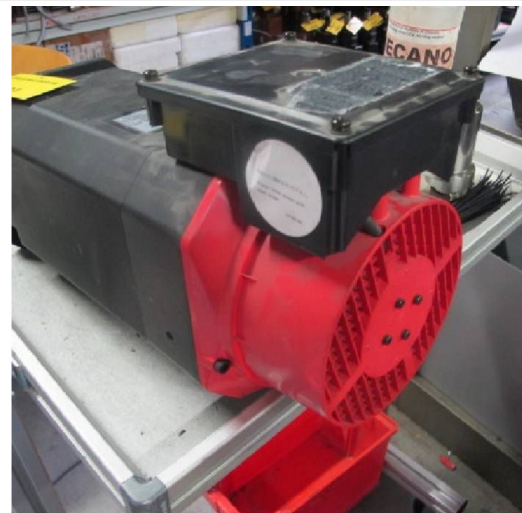

Machine

Inventory N° **7581**
Description **Motor**

Brand **GEFANUC**
Model **A06B-0753-B300**
Serial No
Year **N/A**

Accessories

None

Pictures

HD pictures and videos on request.

All data such as technical specifications, weight, dimensions, illustrations are indicative and subject to change without notice.