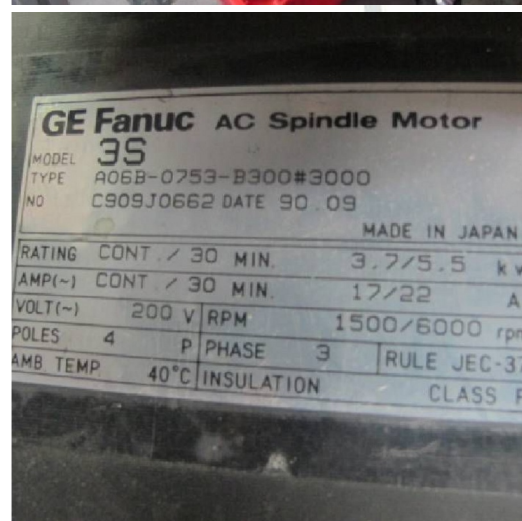

Machine

Inventory N° **7581**
Description **Motor**

Brand **GEFANUC**
Model **A06B-0753-B300**
Serial No
Year **N/A**

Accessories

None

Pictures

HD pictures and videos on request.

All data such as technical specifications, weight, dimensions, illustrations are indicative and subject to change without notice.