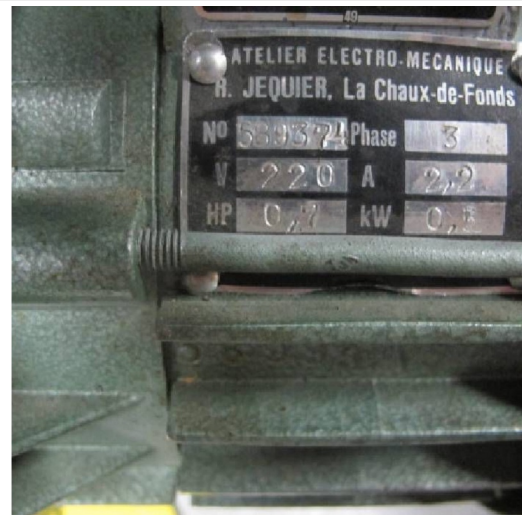

Pictures

HD pictures and videos on request.

All data such as technical specifications, weight, dimensions, illustrations are indicative and subject to change without notice.