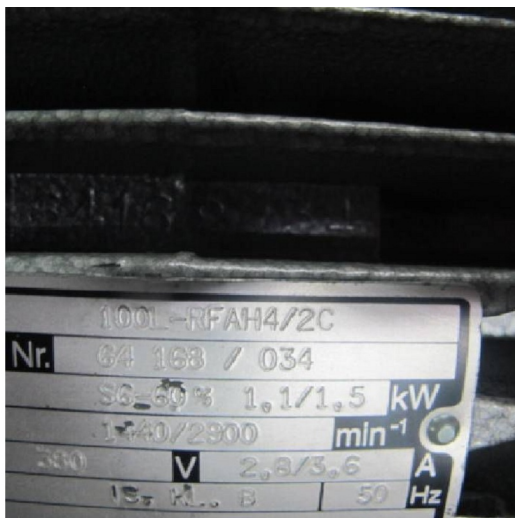

Machine

Inventory N°	7572
Description	Motor
State	Neuve
Brand	GEBR. MEYER
Model	100L-RFAH4/2C
Serial No	
Year	N/A

Accessories

None

Pictures

HD pictures and videos on request.

All data such as technical specifications, weight, dimensions, illustrations are indicative and subject to change without notice.