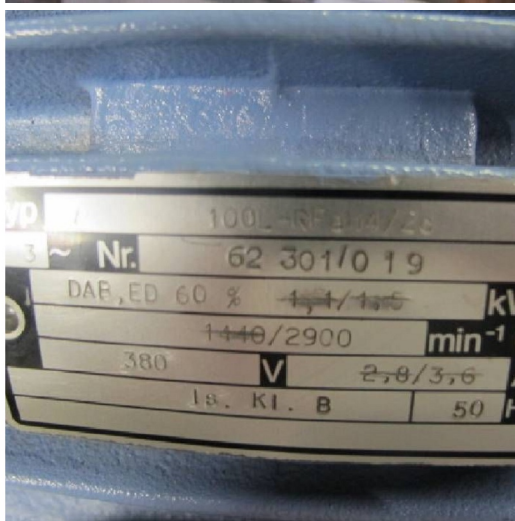

Machine

Inventory N° **7571**
Description **Motor**

Brand **GEBR. MEYER**
Model **100L-RFAH4/2C**
Serial No
Year **N/A**

Accessories

None

Pictures

HD pictures and videos on request.

All data such as technical specifications, weight, dimensions, illustrations are indicative and subject to change without notice.