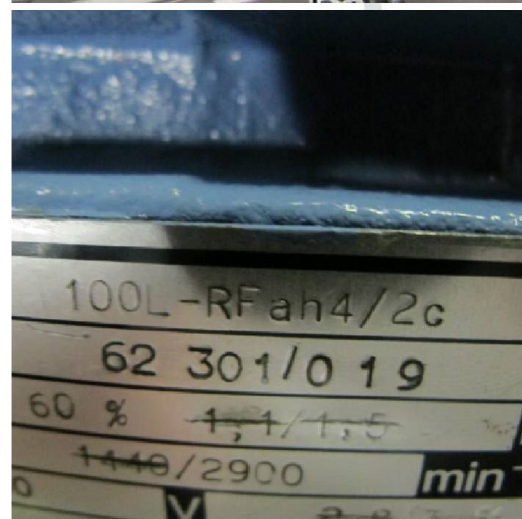

Machine

Inventory N° **7571**
Description **Motor**

Brand **GEBR. MEYER**
Model **100L-RFAH4/2C**
Serial No
Year **N/A**

Accessories

None

Pictures

HD pictures and videos on request.

All data such as technical specifications, weight, dimensions, illustrations are indicative and subject to change without notice.