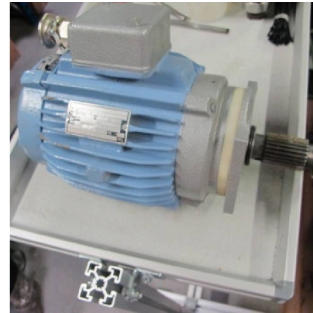

Machine

Inventory N° **7571**
Description **Motor**

Brand **GEBR. MEYER**
Model **100L-RFAH4/2C**
Serial No
Year **N/A**

Accessories

None

Pictures

HD pictures and videos on request.

All data such as technical specifications, weight, dimensions, illustrations are indicative and subject to change without notice.