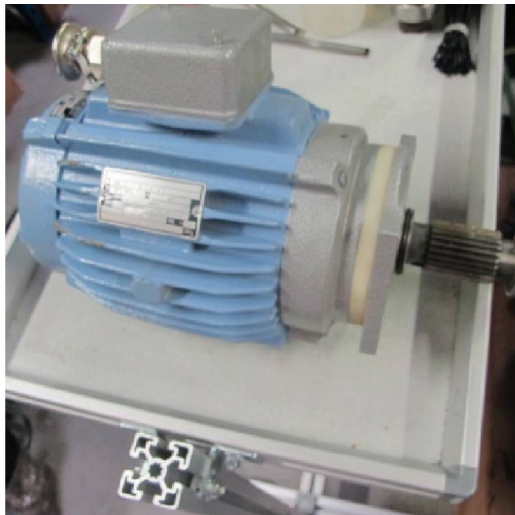

Machine

Inventory N° **7571**
Description **Motor**

Brand **GEBR. MEYER**
Model **100L-RFAH4/2C**
Serial No
Year **N/A**

Accessories

None

Pictures

HD pictures and videos on request.

All data such as technical specifications, weight, dimensions, illustrations are indicative and subject to change without notice.