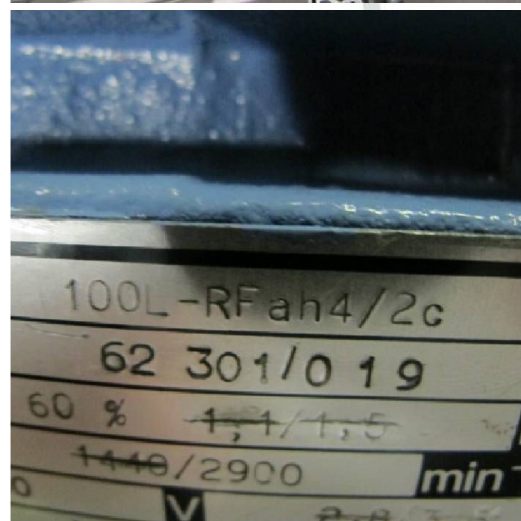

Machine

Inventory N° **7571**
Description **Motor**

Brand **GEBR. MEYER**
Model **100L-RFAH4/2C**
Serial No
Year **N/A**

Accessories

None

Pictures

HD pictures and videos on request.

All data such as technical specifications, weight, dimensions, illustrations are indicative and subject to change without notice.