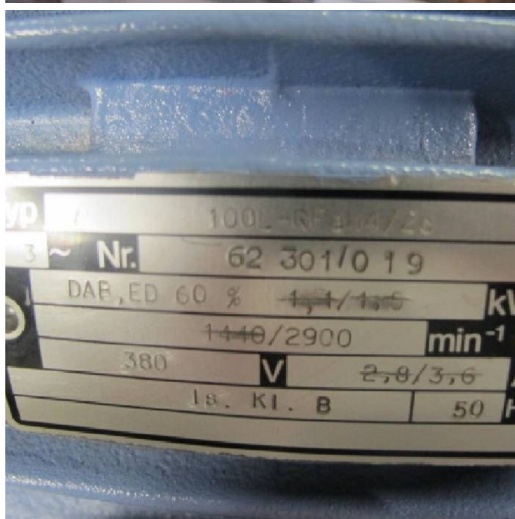

Machine

Inventory N° **7571**
Description **Motor**

Brand **GEBR. MEYER**
Model **100L-RFAH4/2C**
Serial No
Year **N/A**

Accessories

None

Pictures

HD pictures and videos on request.

All data such as technical specifications, weight, dimensions, illustrations are indicative and subject to change without notice.