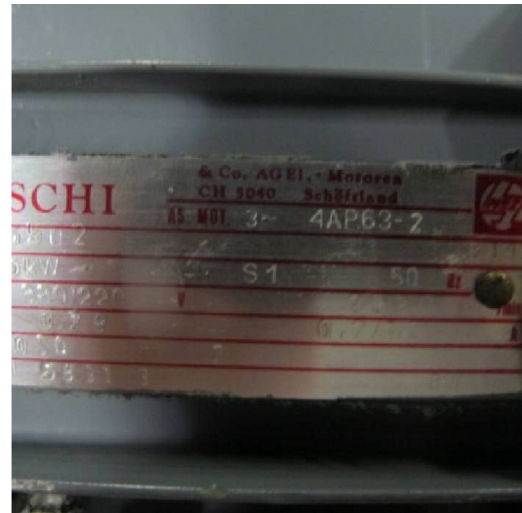

Machine

Inventory N° **7570**
Description **Motor**

Brand **RUETSCHI**
Model **4AP63-2**
Serial No
Year **N/A**

Accessories

None

Pictures

HD pictures and videos on request.

All data such as technical specifications, weight, dimensions, illustrations are indicative and subject to change without notice.