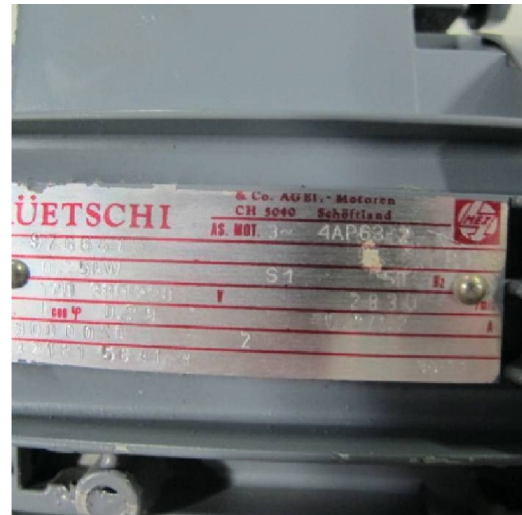

Machine

Inventory N° **7569**
Description **Motor**

Brand **RUETSCHI**
Model **4AP63-2**
Serial No
Year **N/A**

Accessories

None

Pictures

HD pictures and videos on request.

All data such as technical specifications, weight, dimensions, illustrations are indicative and subject to change without notice.