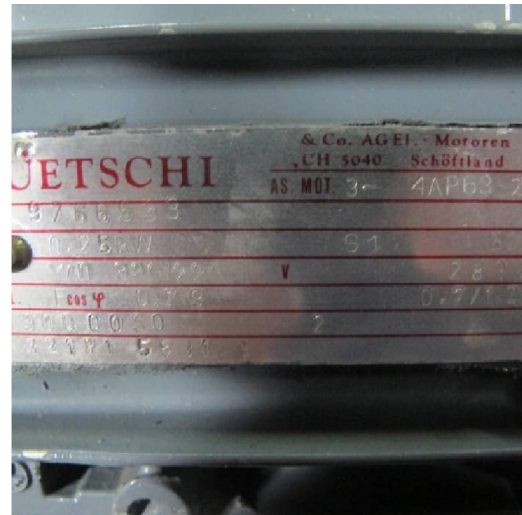

Machine

Inventory N° **7565**
Description **Motor**

Brand **RUETSCHI**
Model **4AP63-2**
Serial No
Year **N/A**

Accessories

None

Pictures

HD pictures and videos on request.

All data such as technical specifications, weight, dimensions, illustrations are indicative and subject to change without notice.