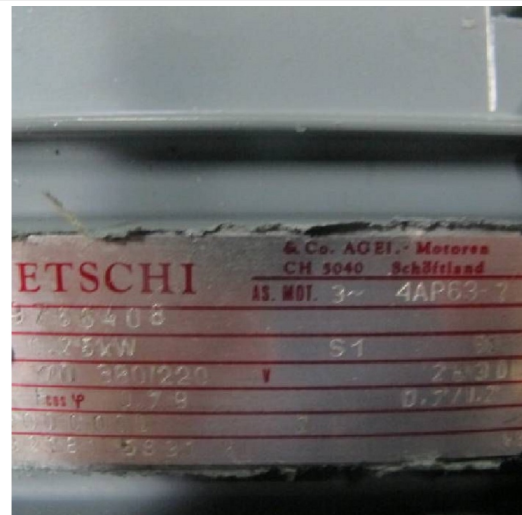

Machine

Inventory N° **7564**
Description **Motor**

Brand **RUETSCHI**
Model **4AP63-2**
Serial No
Year **N/A**

Accessories

None

Pictures

HD pictures and videos on request.

All data such as technical specifications, weight, dimensions, illustrations are indicative and subject to change without notice.