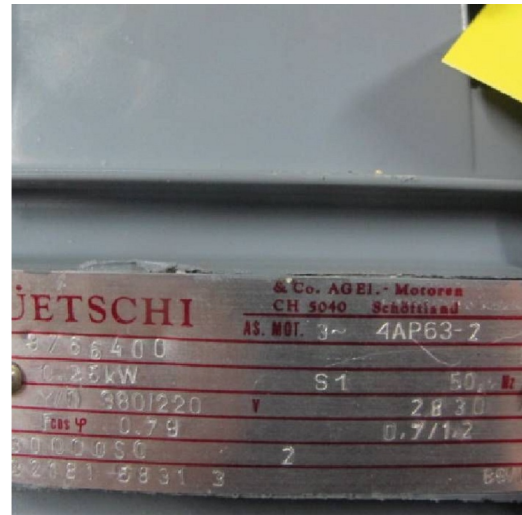

Machine

Inventory N°	7562
Description	Motor
State	Neuve
Brand	RUETSCHI
Model	4AP63-2
Serial No	
Year	N/A

Accessories

None

Pictures

HD pictures and videos on request.

All data such as technical specifications, weight, dimensions, illustrations are indicative and subject to change without notice.