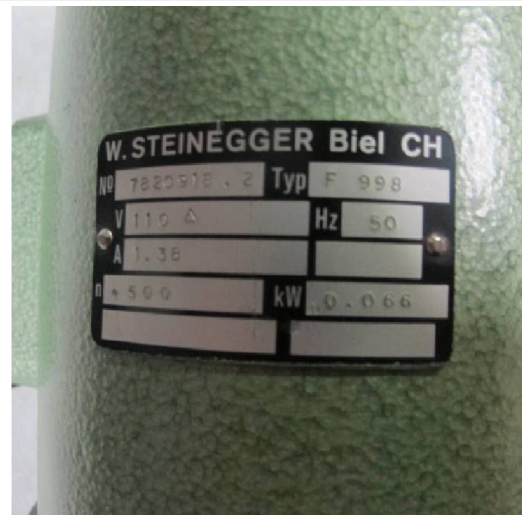

Machine

Inventory N° **7549**
Description **Motor**

Brand **STEINEGGER**
Model **F998**
Serial No
Year **N/A**

Accessories

None

Pictures

HD pictures and videos on request.

All data such as technical specifications, weight, dimensions, illustrations are indicative and subject to change without notice.