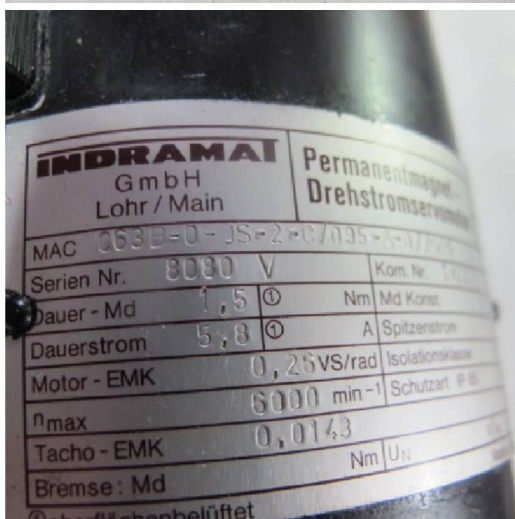

Machine

Inventory N° **7533**
Description **Motor**

Brand **INDRAMAT**
Model **MAC 063 B**
Serial No
Year **N/A**

Accessories

None

Pictures

HD pictures and videos on request.

All data such as technical specifications, weight, dimensions, illustrations are indicative and subject to change without notice.