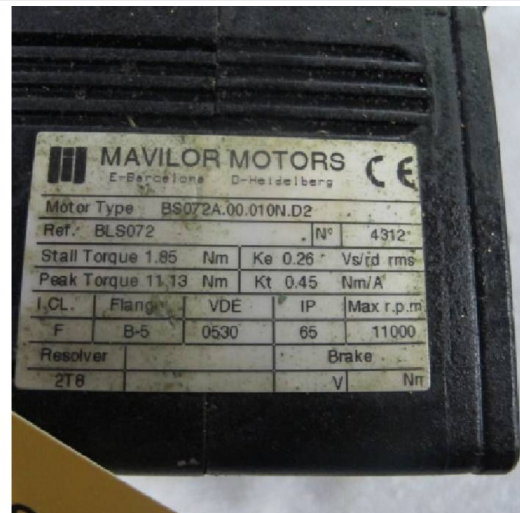

Machine

Inventory N° **7524**
Description **Motor**

Brand **MAVILOR**
Model **BLS072**
Serial No
Year **N/A**

Accessories

None

Pictures

HD pictures and videos on request.

All data such as technical specifications, weight, dimensions, illustrations are indicative and subject to change without notice.