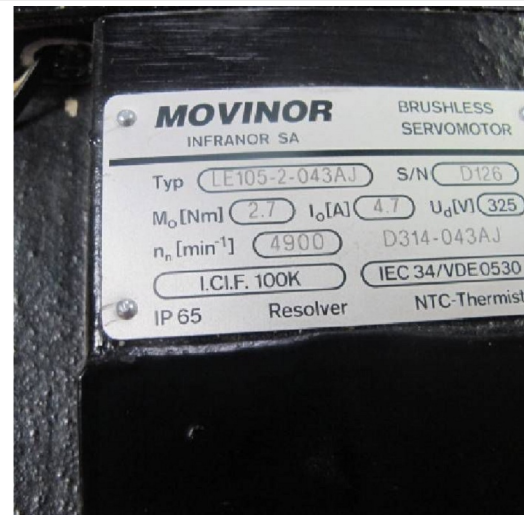

Machine

Inventory N° **7521**
Description **Motor**

Brand **MOVINOR**
Model **LE105-2-043AJ**
Serial No
Year **N/A**

Accessories

None

Pictures

HD pictures and videos on request.

All data such as technical specifications, weight, dimensions, illustrations are indicative and subject to change without notice.