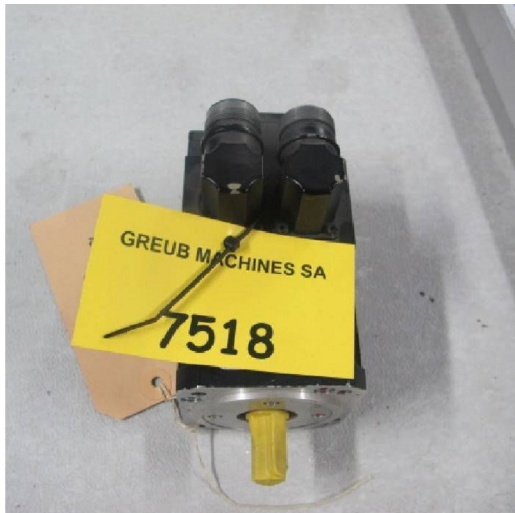

Machine

Inventory N° **7518**
Description **Motor**

Brand **MOVINOR**
Model **LE 70-1-091BJ**
Serial No
Year **N/A**

Accessories

None

Pictures

HD pictures and videos on request.

All data such as technical specifications, weight, dimensions, illustrations are indicative and subject to change without notice.