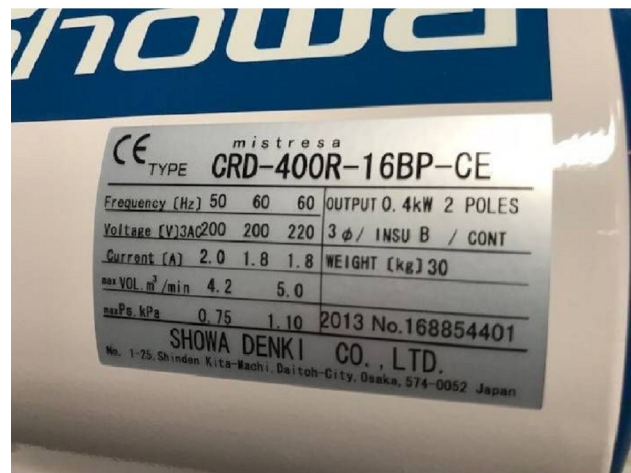

Machine

Inventory N° **7328**
Description **Oil mist extractor**

Brand **SHOWA**
Model **CRD-400R-16BP-CE**
Serial No **168854401**
Year **N/A**

Accessories

None

Pictures

HD pictures and videos on request.

All data such as technical specifications, weight, dimensions, illustrations are indicative and subject to change without notice.