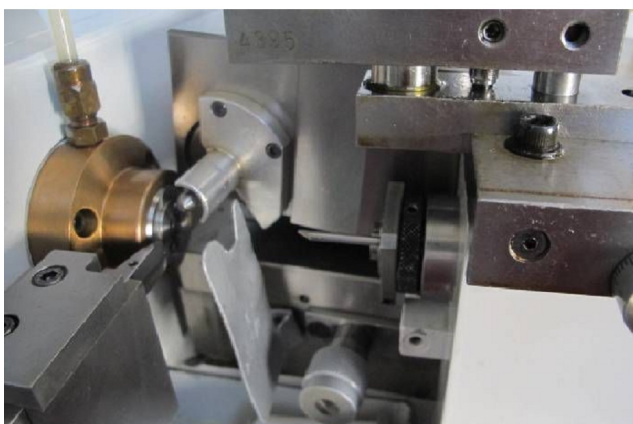

Machine

Inventory N° **7311**
Description **Hobbing machine**

Brand **PRETAT**
Model
Serial No **90158**
Year **N/A**

Accessories

None

Pictures

HD pictures and videos on request.

All data such as technical specifications, weight, dimensions, illustrations are indicative and subject to change without notice.