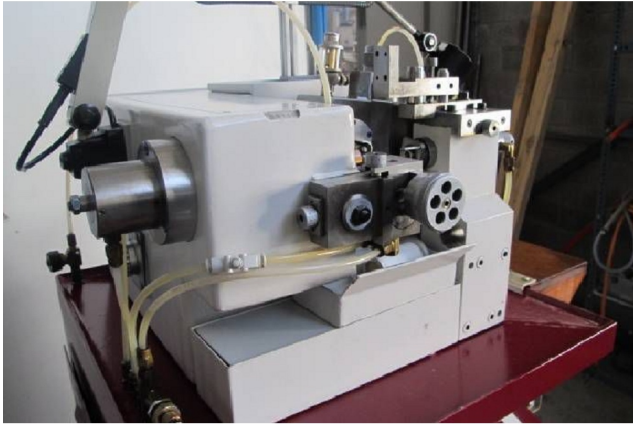

Machine

Inventory N° **7311**
Description **Hobbing machine**

Brand **PRETAT**
Model
Serial No **90158**
Year **N/A**

Accessories

None

Pictures

HD pictures and videos on request.

All data such as technical specifications, weight, dimensions, illustrations are indicative and subject to change without notice.

Inventory N° 7311

HD pictures and videos on request.

All data such as technical specifications, weight, dimensions, illustrations are indicative and subject to change without notice.