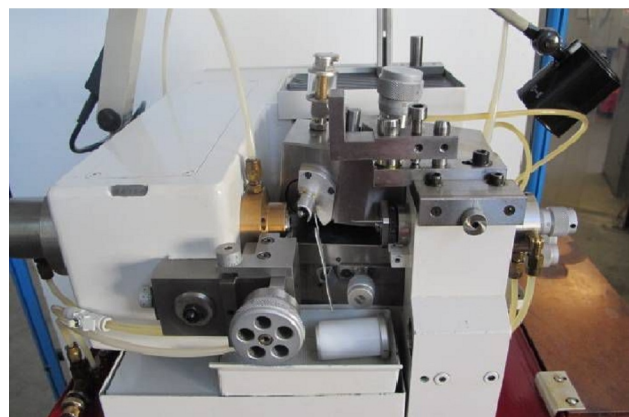

Machine

Inventory N° **7311**
Description **Hobbing machine**

Brand **PRETAT**
Model
Serial No **90158**
Year **N/A**

Accessories

None

Pictures

HD pictures and videos on request.

All data such as technical specifications, weight, dimensions, illustrations are indicative and subject to change without notice.

Inventory N° 7311

HD pictures and videos on request.

All data such as technical specifications, weight, dimensions, illustrations are indicative and subject to change without notice.