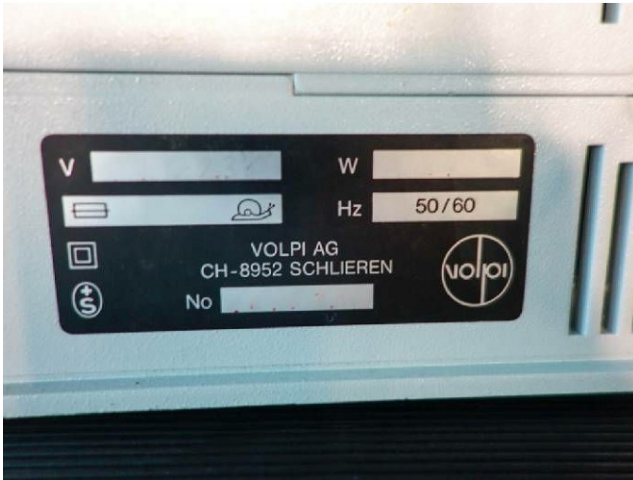

Machine

Inventory N° **70353**
Description Light source

Brand **VOLPI**
Model **INTRALUX 5000**
Serial No
Year **N/A**

Heading

Power supply 230 Volt
Power 240 W
Max. diameter 50 mm

Accessories

None

Pictures

HD pictures and videos on request.

All data such as technical specifications, weight, dimensions, illustrations are indicative and subject to change without notice.

Inventory N° **70353**

HD pictures and videos on request.
All data such as technical specifications, weight, dimensions, illustrations are indicative and subject to change without notice.