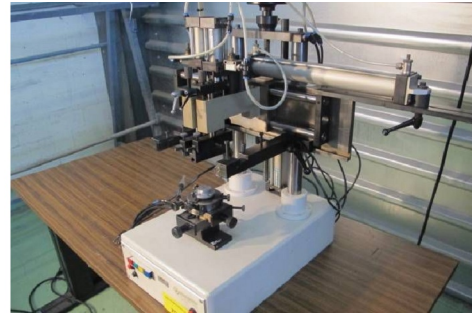

Machine

Inventory N°	7023
Description	Screen printing machine
Brand	SCHMID
Model	
Serial No	
Year	N/A

Accessories

None

Pictures

HD pictures and videos on request.

All data such as technical specifications, weight, dimensions, illustrations are indicative and subject to change without notice.