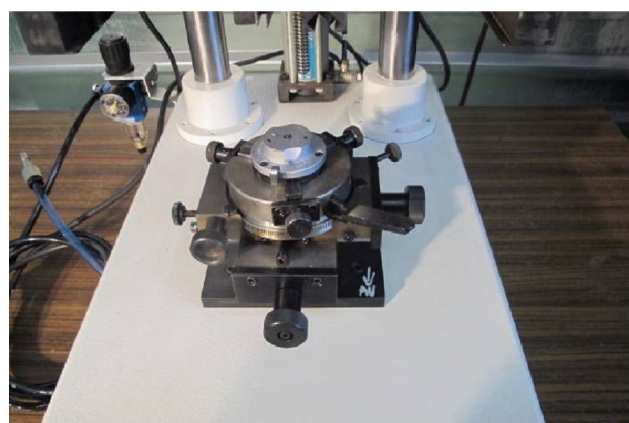

Machine

Inventory N°	7023
Description	Screen printing machine
Brand	SCHMID
Model	
Serial No	
Year	N/A

Accessories

None

Pictures

HD pictures and videos on request.

All data such as technical specifications, weight, dimensions, illustrations are indicative and subject to change without notice.

Inventory N° 7023

HD pictures and videos on request.
All data such as technical specifications, weight, dimensions, illustrations are indicative and subject to change without notice.