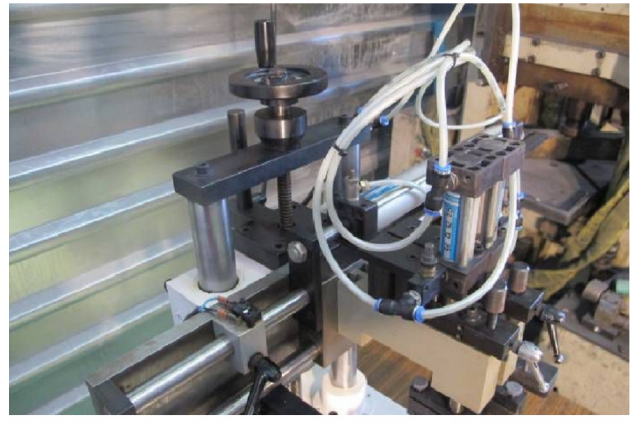

Inventory N° 7023

HD pictures and videos on request.
All data such as technical specifications, weight, dimensions, illustrations are indicative and subject to change without notice.