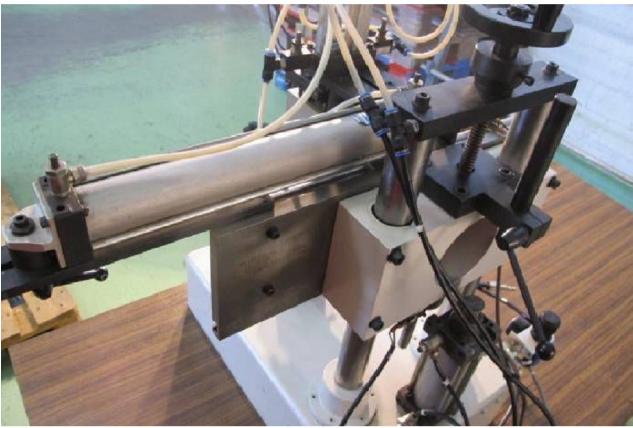

Inventory N° 7023

HD pictures and videos on request.
All data such as technical specifications, weight, dimensions, illustrations are indicative and subject to change without notice.