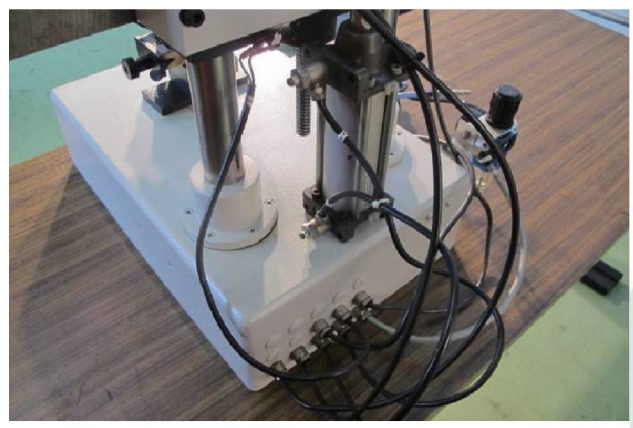

Machine

Inventory N°	7023
Description	Screen printing machine
Brand	SCHMID
Model	
Serial No	
Year	N/A

Accessories

None

Pictures

HD pictures and videos on request.

All data such as technical specifications, weight, dimensions, illustrations are indicative and subject to change without notice.

Inventory N° 7023

HD pictures and videos on request.
All data such as technical specifications, weight, dimensions, illustrations are indicative and subject to change without notice.