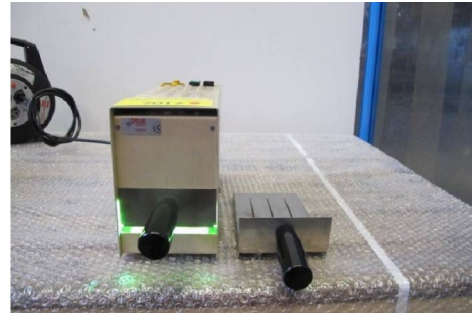

## Heading

Overall dimensions: l x w x h 420x110x180 mm

Weight 12 Kg

Internal dimensions 100x200x450