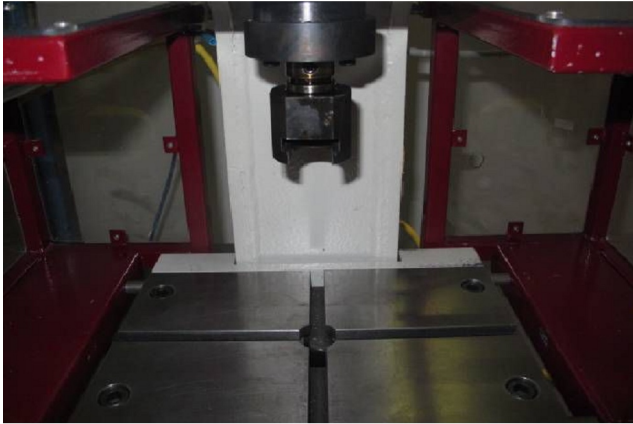

Inventory N° 7014

HD pictures and videos on request.

All data such as technical specifications, weight, dimensions, illustrations are indicative and subject to change without notice.