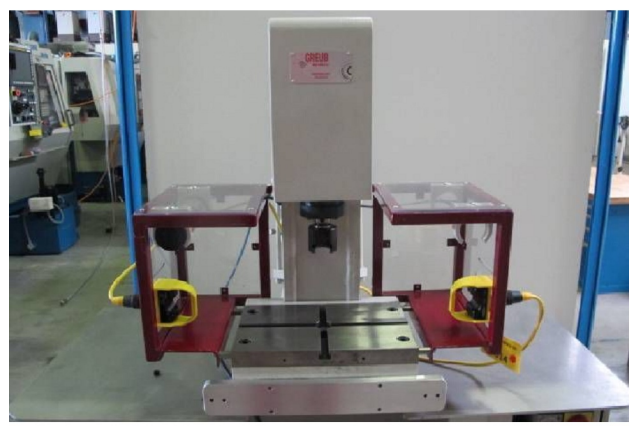

Machine

Inventory N°	7014
Description	Press
Brand	EMG
Model	3T
Serial No	676B
Year	2001

Heading

Pressure	3 to
Table size	300x295 mm
Total stroke	0-54 mm
Table bore diameter	30 mm
Overall dimensions: l x w x h	mm
Piston diameter	16H7x30 mm
Weight	150 Kg

Accessories

None

Pictures

HD pictures and videos on request.

All data such as technical specifications, weight, dimensions, illustrations are indicative and subject to change without notice.

Inventory N° 7014