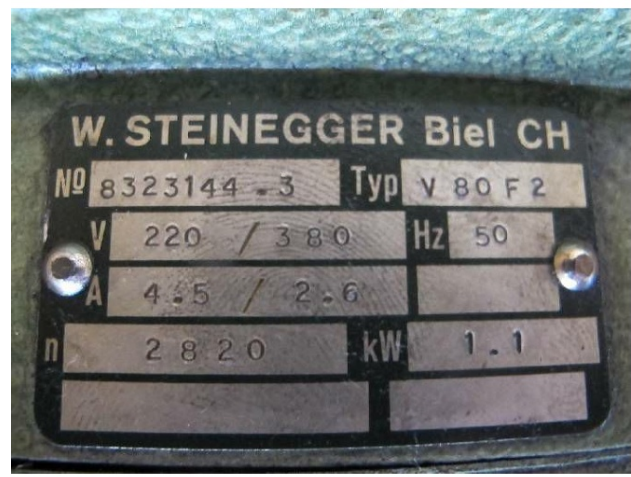

Machine

Inventory N° **6566**
Description **Motor**

Brand **W. STEINEGGER**
Model **V80F2**
Serial No
Year **N/A**

Accessories

None

Pictures

HD pictures and videos on request.

All data such as technical specifications, weight, dimensions, illustrations are indicative and subject to change without notice.