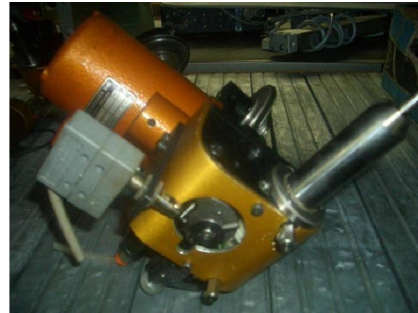

Machine

Inventory N° **6418**
Description Tappingmachine

Brand **FLEURY**
Model
Serial No
Year **N/A**

Accessories

None

Pictures

HD pictures and videos on request.

All data such as technical specifications, weight, dimensions, illustrations are indicative and subject to change without notice.