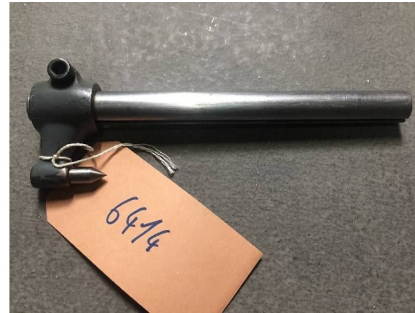

Machine

Inventory N° **6414**
Description **Pointe contre pallier**

Brand **ACIERA**
Model **F1**
Serial No
Year **N/A**

Accessories

None

Pictures

HD pictures and videos on request.

All data such as technical specifications, weight, dimensions, illustrations are indicative and subject to change without notice.