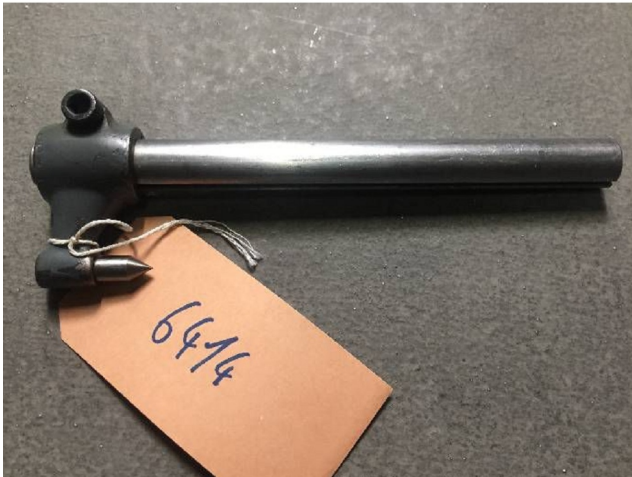

Machine

Inventory N° **6414**
Description **Pointe contre pallier**

Brand **ACIERA**
Model **F1**
Serial No
Year **N/A**

Accessories

None

Pictures

HD pictures and videos on request.

All data such as technical specifications, weight, dimensions, illustrations are indicative and subject to change without notice.