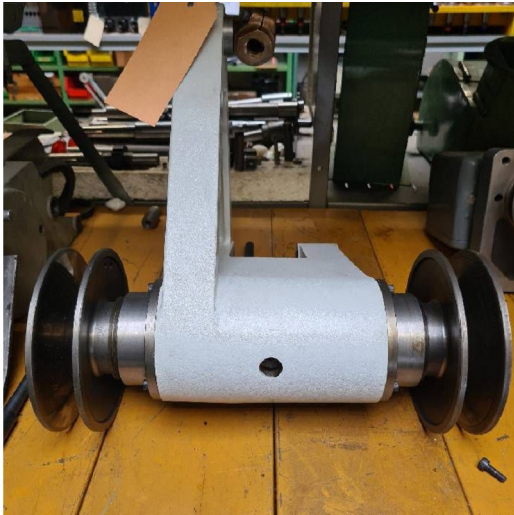

Pictures

HD pictures and videos on request.

All data such as technical specifications, weight, dimensions, illustrations are indicative and subject to change without notice.