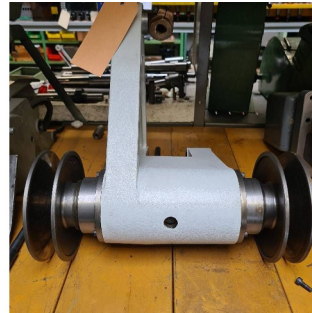

## Machine

---

Inventory N° **6379**  
Description **Belt tensioner**  
  
Brand **SCHAUBLIN**  
Model **102**  
Serial No  
Year **N/A**