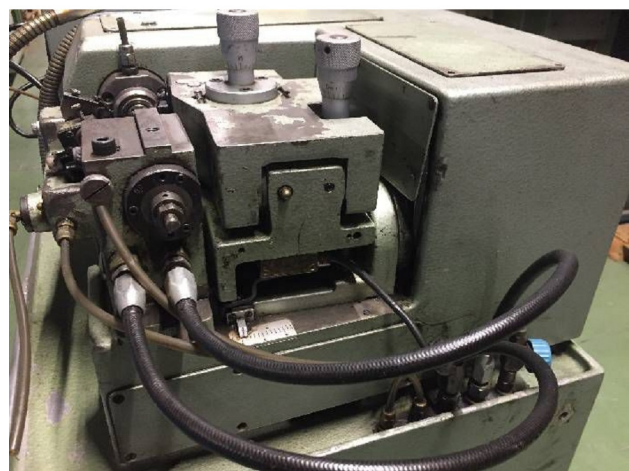

Machine

Inventory N°	5914
Description	Hobbing machine
Brand	LAMBERT
Model	109
Serial No	8454
Year	N/A

Accessories

None

Pictures

HD pictures and videos on request.

All data such as technical specifications, weight, dimensions, illustrations are indicative and subject to change without notice.

Inventory N° 5914

HD pictures and videos on request.

All data such as technical specifications, weight, dimensions, illustrations are indicative and subject to change without notice.

Inventory N° **5914**