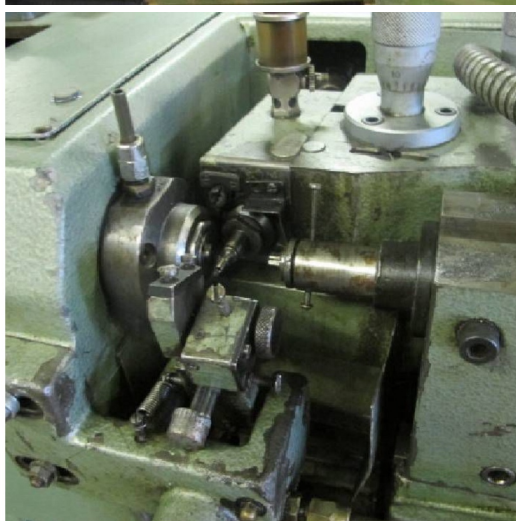

Machine

Inventory N°	5914
Description	Hobbing machine
Brand	LAMBERT
Model	109
Serial No	8454
Year	N/A

Accessories

None

Pictures

HD pictures and videos on request.

All data such as technical specifications, weight, dimensions, illustrations are indicative and subject to change without notice.