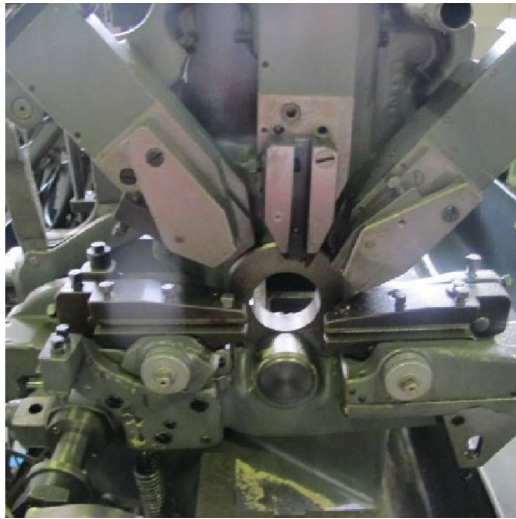

Machine

Inventory N°	5888
Description	Automatic lathe
Brand	TORNOS
Model	MS7
Serial No	96382
Year	N/A

Accessories

None

Pictures

HD pictures and videos on request.

All data such as technical specifications, weight, dimensions, illustrations are indicative and subject to change without notice.

Inventory N° 5888

HD pictures and videos on request.

All data such as technical specifications, weight, dimensions, illustrations are indicative and subject to change without notice.

Inventory N° 5888

HD pictures and videos on request.
All data such as technical specifications, weight, dimensions, illustrations are indicative and subject to change without notice.