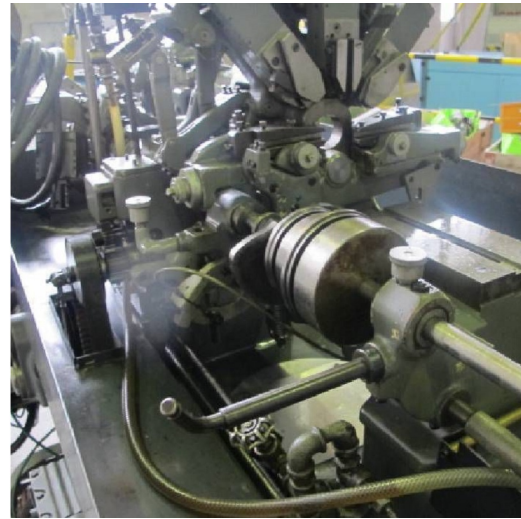

Inventory N° 5888

HD pictures and videos on request.

All data such as technical specifications, weight, dimensions, illustrations are indicative and subject to change without notice.