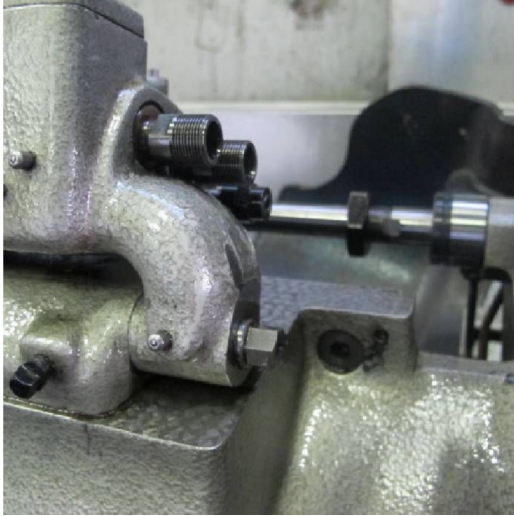

Inventory N° 5885

HD pictures and videos on request.
All data such as technical specifications, weight, dimensions, illustrations are indicative and subject to change without notice.