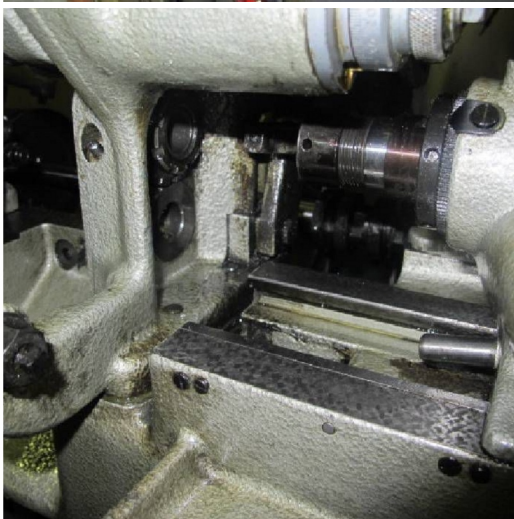

Inventory N° 5885

HD pictures and videos on request.
All data such as technical specifications, weight, dimensions, illustrations are indicative and subject to change without notice.