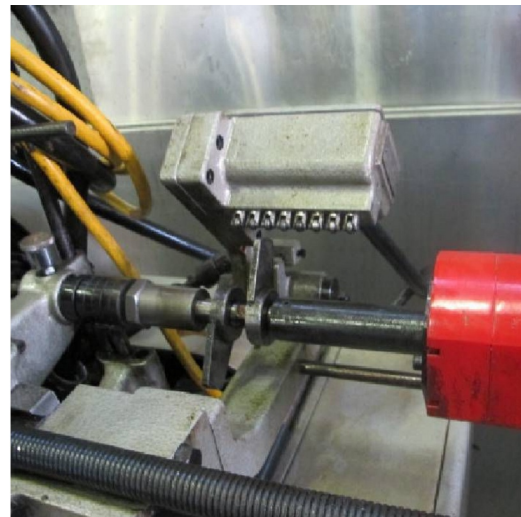

Inventory N° 5885

HD pictures and videos on request.
All data such as technical specifications, weight, dimensions, illustrations are indicative and subject to change without notice.