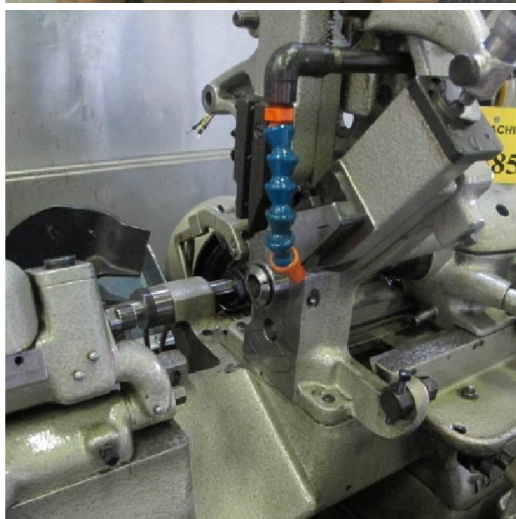

Machine

Inventory N° **5885**
Description **Automatic lathe**

Brand **TORNOS**
Model **M4**
Serial No
Year **N/A**

Accessories

None

Pictures

HD pictures and videos on request.

All data such as technical specifications, weight, dimensions, illustrations are indicative and subject to change without notice.