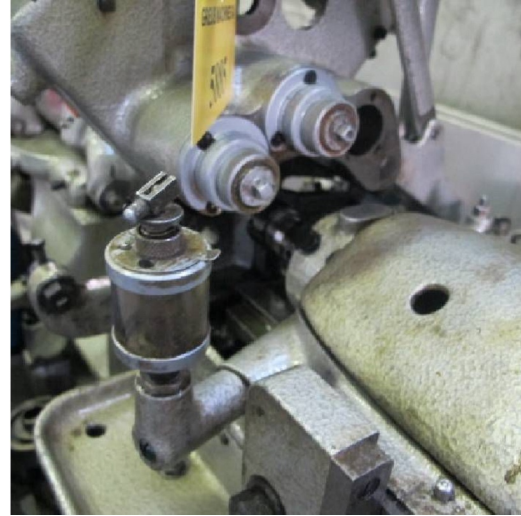

Inventory N° 5885

HD pictures and videos on request.
All data such as technical specifications, weight, dimensions, illustrations are indicative and subject to change without notice.