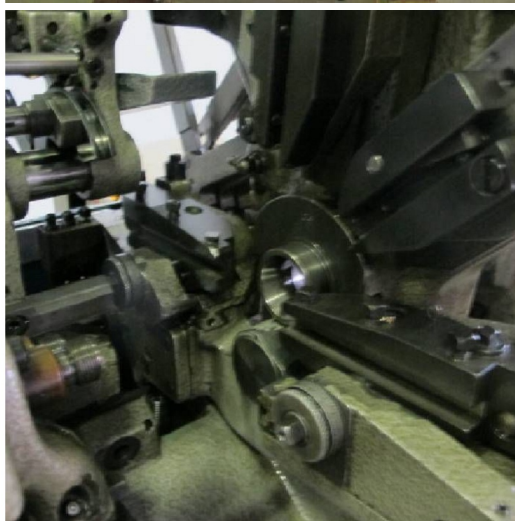

Pictures

HD pictures and videos on request.

All data such as technical specifications, weight, dimensions, illustrations are indicative and subject to change without notice.