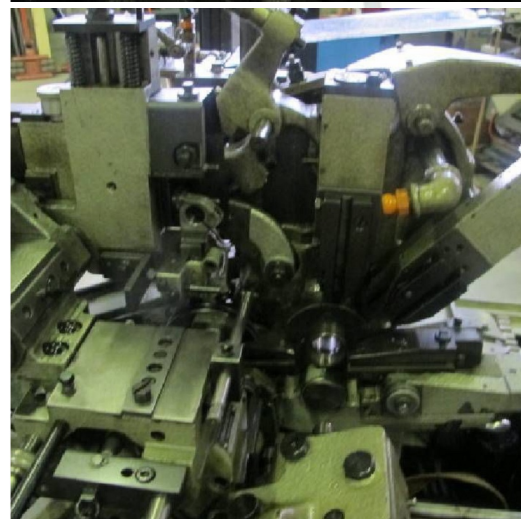

## Machine

Inventory N°	<b>5884</b>
Description	Automatic lathe
Brand	<b>TORNOS</b>
Model	<b>MS7 DC</b>
Serial No	<b>T58372</b>
Year	<b>N/A</b>

## Pictures

HD pictures and videos on request.

All data such as technical specifications, weight, dimensions, illustrations are indicative and subject to change without notice.

Inventory N° 5884

HD pictures and videos on request.