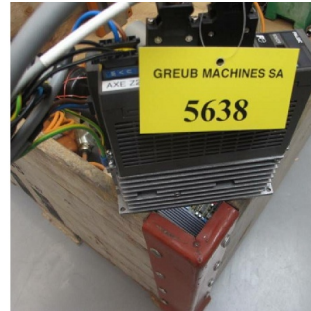

Machine

Inventory N° **5638**
Description **Amplifier**

Brand **FUJI**
Model **RYC401D3-VVT2**
Serial No
Year **N/A**

Accessories

None

Pictures

HD pictures and videos on request.

All data such as technical specifications, weight, dimensions, illustrations are indicative and subject to change without notice.