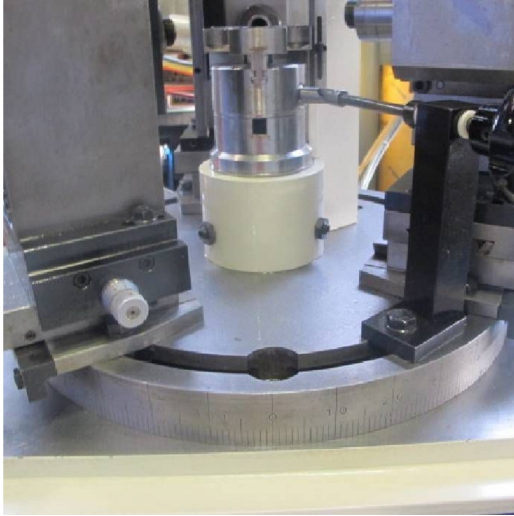

Machine

Inventory N° **5417**
Description Transfer machine

Brand **AWM**
Model
Serial No **7607**
Year **N/A**

Accessories

Oil tank

Pictures

HD pictures and videos on request.

All data such as technical specifications, weight, dimensions, illustrations are indicative and subject to change without notice.

Inventory N° 5417

HD pictures and videos on request.
All data such as technical specifications, weight, dimensions, illustrations are indicative and subject to change without notice.