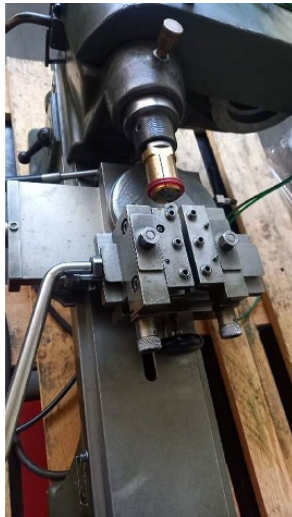

## Machine

Inventory N°	<b>5219</b>
Description	Turning machine
Brand	<b>CHABOUDEZ</b>
Model	
Serial No	
Year	<b>N/A</b>

## Pictures

HD pictures and videos on request.

All data such as technical specifications, weight, dimensions, illustrations are indicative and subject to change without notice.

Inventory N° 5219

HD pictures and videos on request.

All data such as technical specifications, weight, dimensions, illustrations are indicative and subject to change without notice.

Inventory N° **5219**

HD pictures and videos on request.  
All data such as technical specifications, weight, dimensions, illustrations are indicative and subject to change without notice.