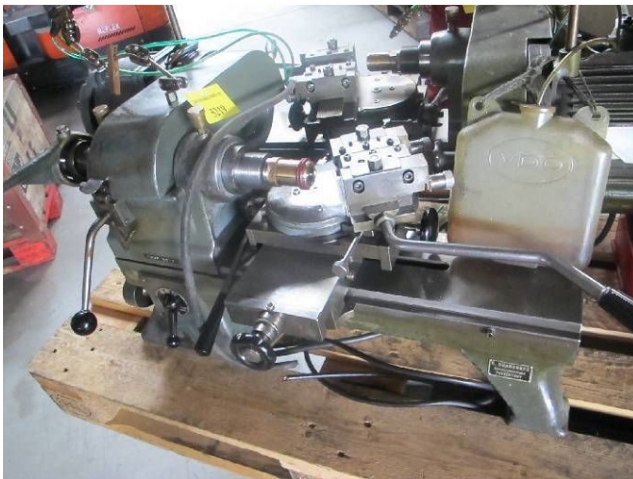

## Machine

Inventory N°	<b>5219</b>
Description	Turning machine
Brand	<b>CHABOUDEZ</b>
Model	
Serial No	
Year	<b>N/A</b>

## Pictures

HD pictures and videos on request.

All data such as technical specifications, weight, dimensions, illustrations are indicative and subject to change without notice.

Inventory N° 5219

HD pictures and videos on request.