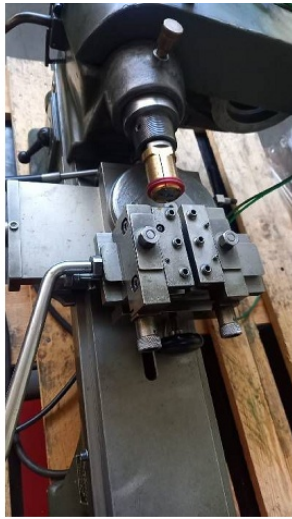

## Machine

Inventory N°	<b>5219</b>
Description	Turning machine
Brand	<b>CHABOUDEZ</b>
Model	
Serial No	
Year	<b>N/A</b>

## Pictures

HD pictures and videos on request.

All data such as technical specifications, weight, dimensions, illustrations are indicative and subject to change without notice.

Inventory N° 5219

HD pictures and videos on request.

All data such as technical specifications, weight, dimensions, illustrations are indicative and subject to change without notice.

Inventory N° **5219**

HD pictures and videos on request.  
All data such as technical specifications, weight, dimensions, illustrations are indicative and subject to change without notice.