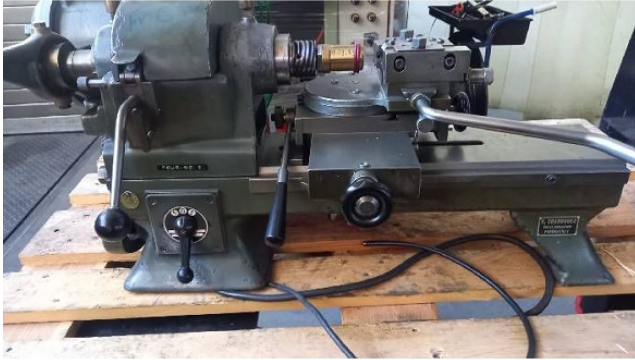

## Machine

Inventory N°	<b>5219</b>
Description	Turning machine
Brand	<b>CHABOUDEZ</b>
Model	
Serial No	
Year	<b>N/A</b>

## Pictures

HD pictures and videos on request.

All data such as technical specifications, weight, dimensions, illustrations are indicative and subject to change without notice.

Inventory N° 5219

HD pictures and videos on request.