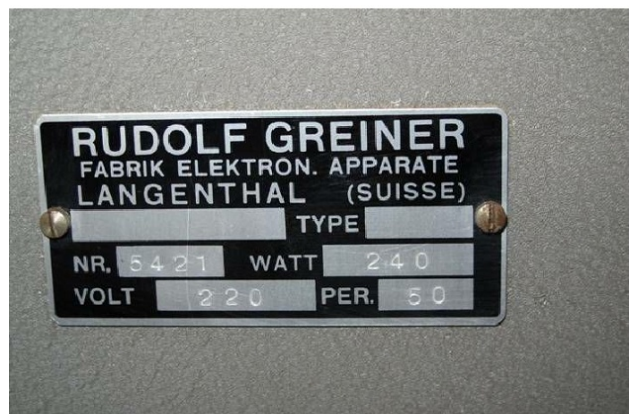

Machine

Inventory N° **4572**
Description Special machine

Brand **GREINER**
Model **SUPER SPIROMATIC**
Serial No **5421**
Year **N/A**

Accessories

None

Pictures

HD pictures and videos on request.

All data such as technical specifications, weight, dimensions, illustrations are indicative and subject to change without notice.