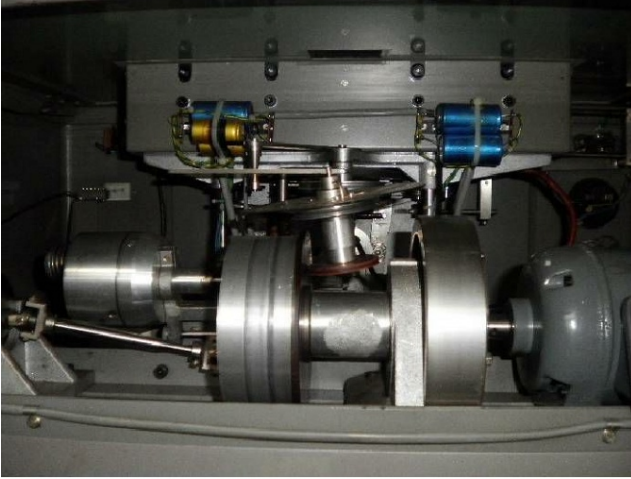

Inventory N° 4572

HD pictures and videos on request.

All data such as technical specifications, weight, dimensions, illustrations are indicative and subject to change without notice.