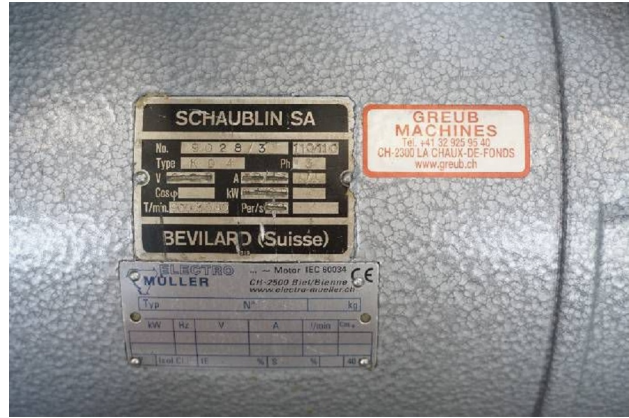

Machine

Inventory N°	4403
Description	Motor
State	Neuve
Brand	SCHAUBLIN
Model	KD4
Serial No	9028/3
Year	N/A

Heading

Speed 900-3600 t/min

Accessories

Rear drive 1

Pictures

HD pictures and videos on request.

All data such as technical specifications, weight, dimensions, illustrations are indicative and subject to change without notice.

Inventory N° 4403

HD pictures and videos on request.

All data such as technical specifications, weight, dimensions, illustrations are indicative and subject to change without notice.