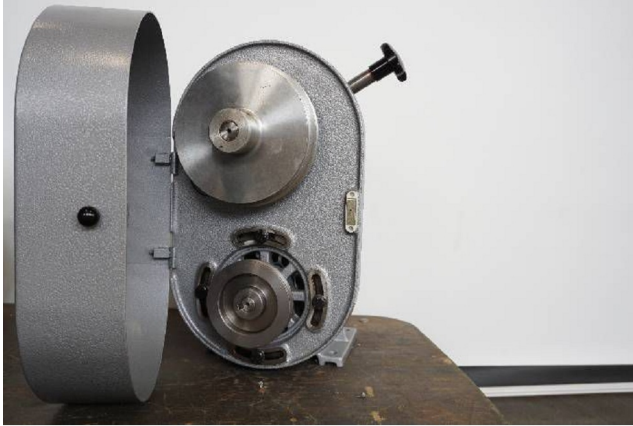

Machine

Inventory N°	4403
Description	Motor
State	Neuve
Brand	SCHAUBLIN
Model	KD4
Serial No	9028/3
Year	N/A

Heading

Speed 900-3600 t/min

Accessories

Rear drive 1

Pictures

HD pictures and videos on request.

All data such as technical specifications, weight, dimensions, illustrations are indicative and subject to change without notice.

Inventory N° 4403

HD pictures and videos on request.

All data such as technical specifications, weight, dimensions, illustrations are indicative and subject to change without notice.