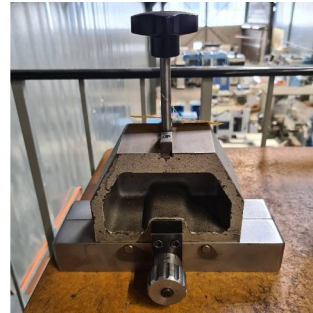

Machine

Inventory N° **4152**
Description **Support**

Brand **SCHAUBLIN**
Model **SV102**
Serial No
Year **N/A**

Heading

Tool holder deposit

Accessories

None

Pictures