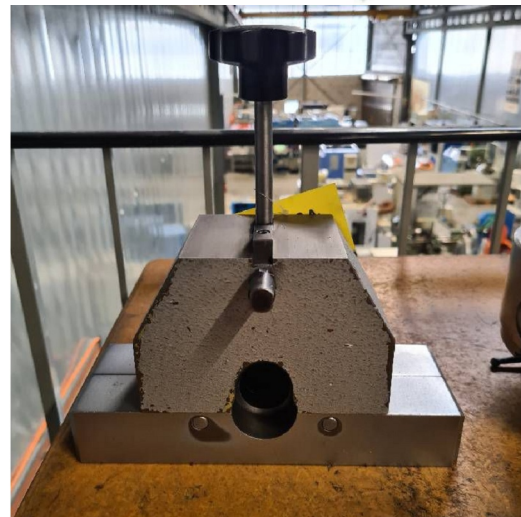

Machine

Inventory N° **4152**
Description **Support**

Brand **SCHAUBLIN**
Model **SV102**
Serial No
Year **N/A**

Heading

Tool holder deposit

Accessories

None

Pictures