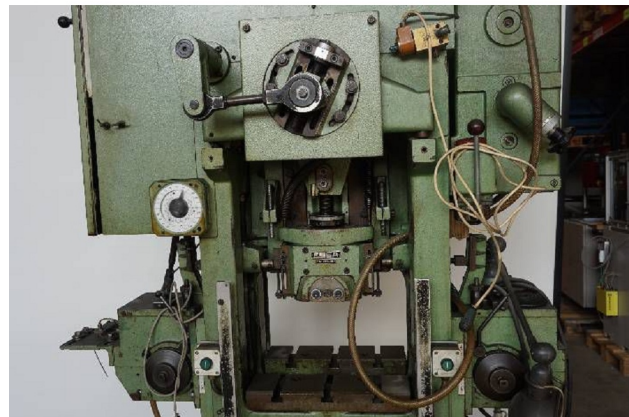

Machine

Inventory N° **2862**
Description **Automatic press**

Brand **ESSA**
Model **PLA 25**
Serial No **42005**
Year **1973**

Heading

F

Ricardo ID

1230656692

Accessories

None

Pictures

HD pictures and videos on request.

All data such as technical specifications, weight, dimensions, illustrations are indicative and subject to change without notice.

Inventory N° 2862

HD pictures and videos on request.
All data such as technical specifications, weight, dimensions, illustrations are indicative and subject to change without notice.

Inventory N° **2862**

HD pictures and videos on request.

All data such as technical specifications, weight, dimensions, illustrations are indicative and subject to change without notice.