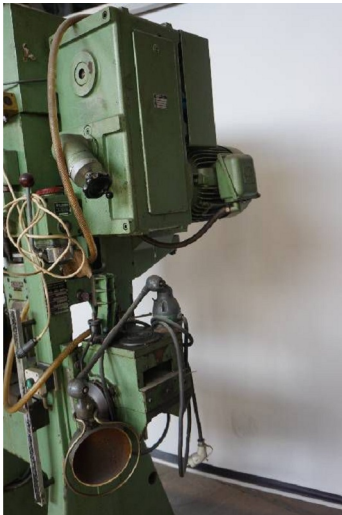

Machine

Inventory N° **2862**
Description **Automatic press**

Brand **ESSA**
Model **PLA 25**
Serial No **42005**
Year **1973**

Heading

F

Ricardo ID

1230656692

Accessories

None

Pictures

HD pictures and videos on request.

All data such as technical specifications, weight, dimensions, illustrations are indicative and subject to change without notice.

Inventory N° 2862

HD pictures and videos on request.
All data such as technical specifications, weight, dimensions, illustrations are indicative and subject to change without notice.

Inventory N° **2862**

HD pictures and videos on request.

All data such as technical specifications, weight, dimensions, illustrations are indicative and subject to change without notice.