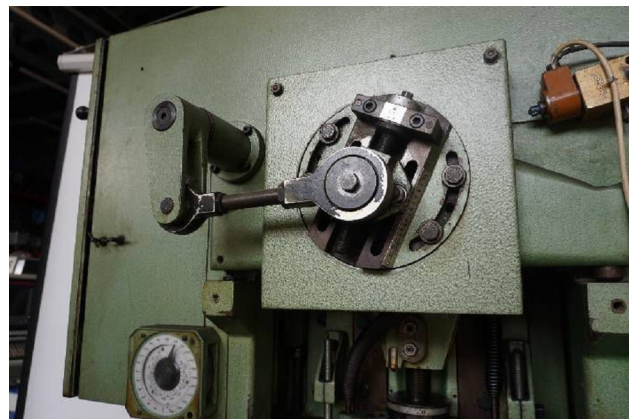

Machine

Inventory N° **2862**
Description **Automatic press**

Brand **ESSA**
Model **PLA 25**
Serial No **42005**
Year **1973**

Heading

F

Ricardo ID

1230656692

Accessories

None

Pictures

HD pictures and videos on request.

All data such as technical specifications, weight, dimensions, illustrations are indicative and subject to change without notice.

Inventory N° 2862

HD pictures and videos on request.
All data such as technical specifications, weight, dimensions, illustrations are indicative and subject to change without notice.