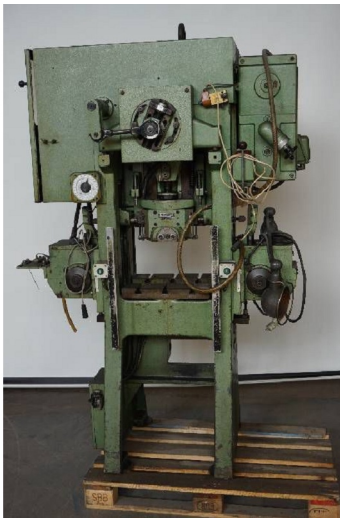

Machine

Inventory N° **2862**
Description **Automatic press**

Brand **ESSA**
Model **PLA 25**
Serial No **42005**
Year **1973**

Heading

F

Ricardo ID

1230656692

Accessories

None

Pictures

HD pictures and videos on request.

All data such as technical specifications, weight, dimensions, illustrations are indicative and subject to change without notice.

Inventory N° 2862

HD pictures and videos on request.
All data such as technical specifications, weight, dimensions, illustrations are indicative and subject to change without notice.

Inventory N° **2862**

HD pictures and videos on request.

All data such as technical specifications, weight, dimensions, illustrations are indicative and subject to change without notice.