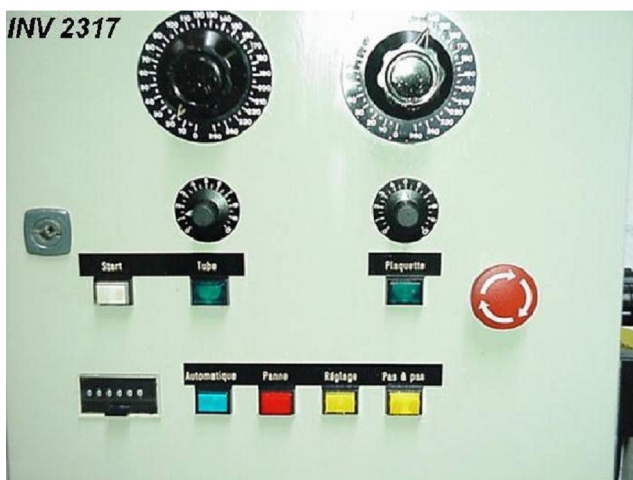

Pictures

HD pictures and videos on request.

All data such as technical specifications, weight, dimensions, illustrations are indicative and subject to change without notice.