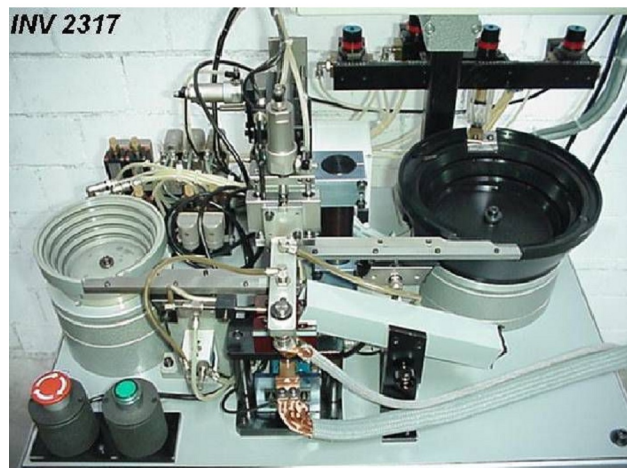

Pictures

HD pictures and videos on request.

All data such as technical specifications, weight, dimensions, illustrations are indicative and subject to change without notice.