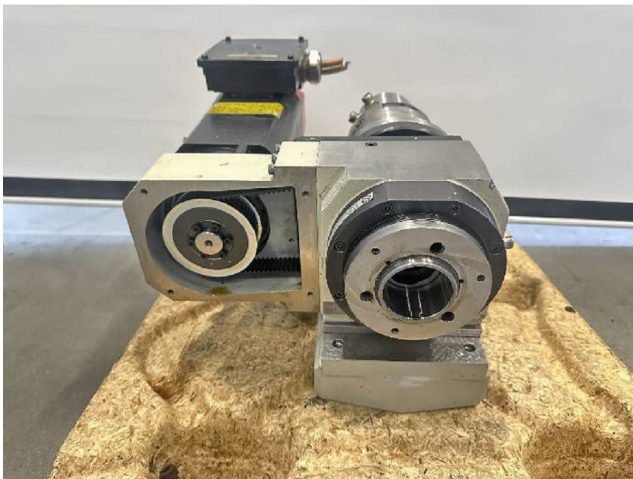

Machine

Inventory N° **17121**

Description **Dividing**

Brand **WILLEMEN MACODEL**

Model **W408 MTV**

Serial No

Year **N/A**

Accessories

None

Pictures

HD pictures and videos on request.

All data such as technical specifications, weight, dimensions, illustrations are indicative and subject to change without notice.

Inventory N° 17121

HD pictures and videos on request.