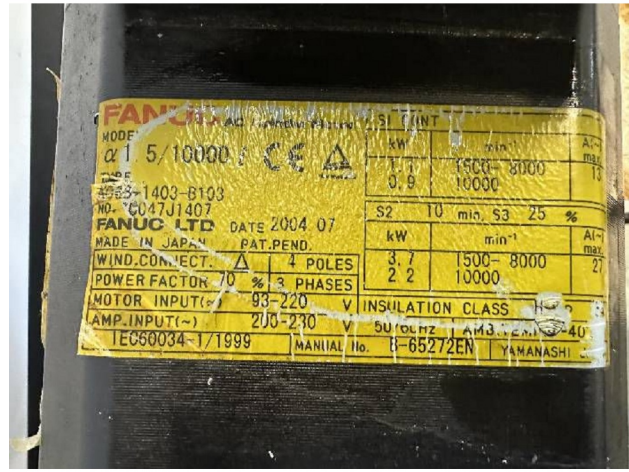

Machine

Inventory N° **17121**

Description **Dividing**

Brand **WILLEMEN MACODEL**

Model **W408 MTV**

Serial No

Year **N/A**

Accessories

None

Pictures

HD pictures and videos on request.

All data such as technical specifications, weight, dimensions, illustrations are indicative and subject to change without notice.

Inventory N° 17121

HD pictures and videos on request.