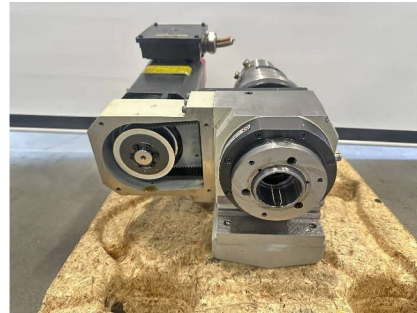

Machine

Inventory N° **17121**

Description **Dividing**

Brand **WILLEMEN MACODEL**

Model **W408 MTV**

Serial No

Year **N/A**

Accessories

None

Pictures

HD pictures and videos on request.

All data such as technical specifications, weight, dimensions, illustrations are indicative and subject to change without notice.

Inventory N° 17121

HD pictures and videos on request.