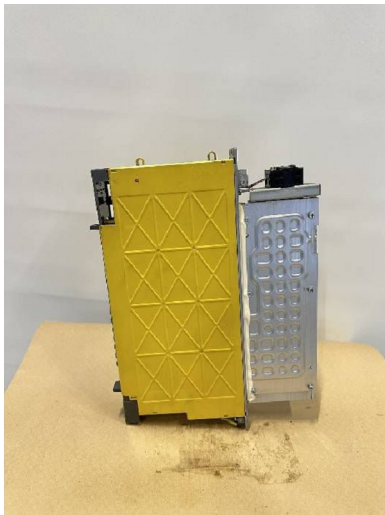

Machine

Inventory N° **17111**
Description **Amplifier**

Brand **FANUC**
Model **A06B-6112-H006#H550**
Serial No **V04731102**
Year **N/A**

Accessories

None

Pictures

HD pictures and videos on request.

All data such as technical specifications, weight, dimensions, illustrations are indicative and subject to change without notice.