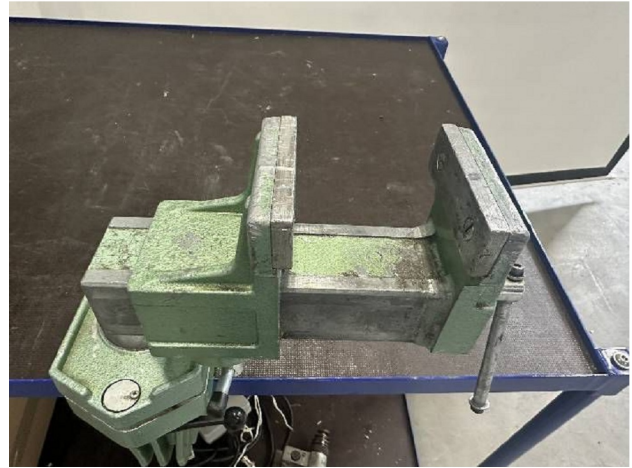

Inventory N° 17090

HD pictures and videos on request.
All data such as technical specifications, weight, dimensions, illustrations are indicative and subject to change without notice.