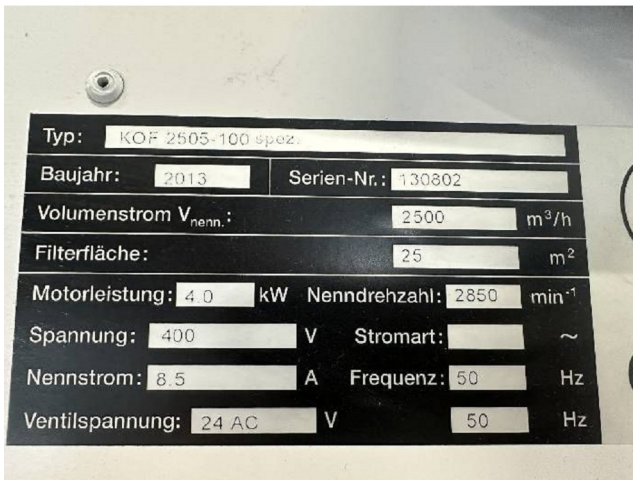

Machine

Inventory N°	17080
Description	Dust extraction
Brand	KOMPAKTFILTER
Model	KOF 2505-100 spez.
Serial No	130802
Year	2013

Heading

Power supply

Voltage	400 Volts
Motor power	4 kW
Nominal current	8.5 A
Flow	2500 m3/h
Peripheral speed	2850 tr/min

Over-all dimensions

Over-all-dimension (length-width-height)	1400x1000x2500 mm
Weight	460 Kg

Accessories

None

Pictures

HD pictures and videos on request.

All data such as technical specifications, weight, dimensions, illustrations are indicative and subject to change without notice.

Inventory N° 17080

HD pictures and videos on request.

All data such as technical specifications, weight, dimensions, illustrations are indicative and subject to change without notice.

Inventory N° 17080

HD pictures and videos on request.

All data such as technical specifications, weight, dimensions, illustrations are indicative and subject to change without notice.