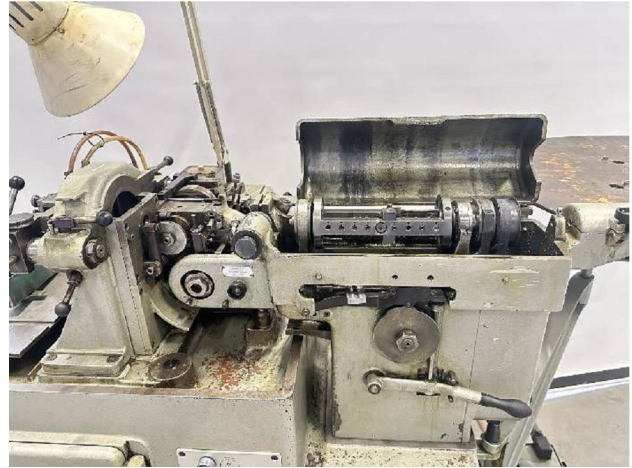

Machine

Inventory N° **17041**
Description **Automatic lathe**

Brand **ESCOMATIC**
Model **D2**
Serial No **3341**
Year **N/A**

Accessories

None

Pictures

HD pictures and videos on request.

All data such as technical specifications, weight, dimensions, illustrations are indicative and subject to change without notice.

Inventory N° 17041

HD pictures and videos on request.

All data such as technical specifications, weight, dimensions, illustrations are indicative and subject to change without notice.