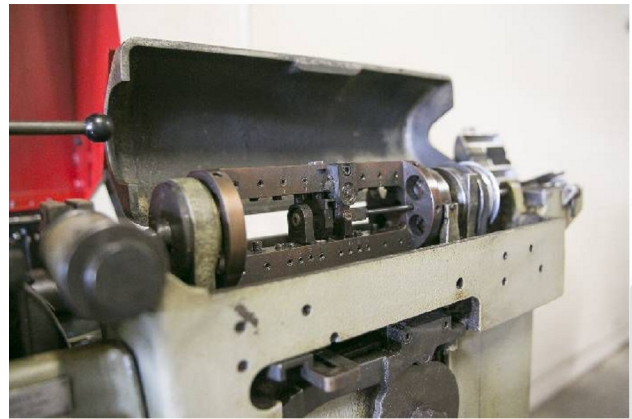

Inventory N° 16009

HD pictures and videos on request.

All data such as technical specifications, weight, dimensions, illustrations are indicative and subject to change without notice.