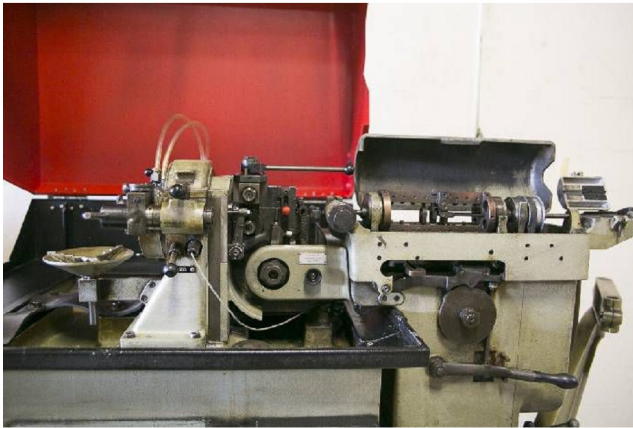

Inventory N° 16009

HD pictures and videos on request.

All data such as technical specifications, weight, dimensions, illustrations are indicative and subject to change without notice.