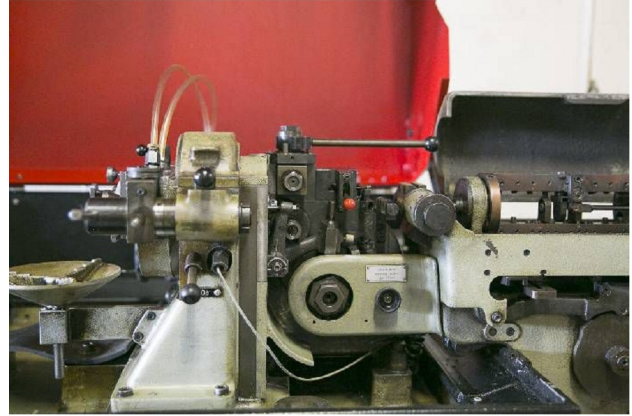

Inventory N° 16009

HD pictures and videos on request.

All data such as technical specifications, weight, dimensions, illustrations are indicative and subject to change without notice.