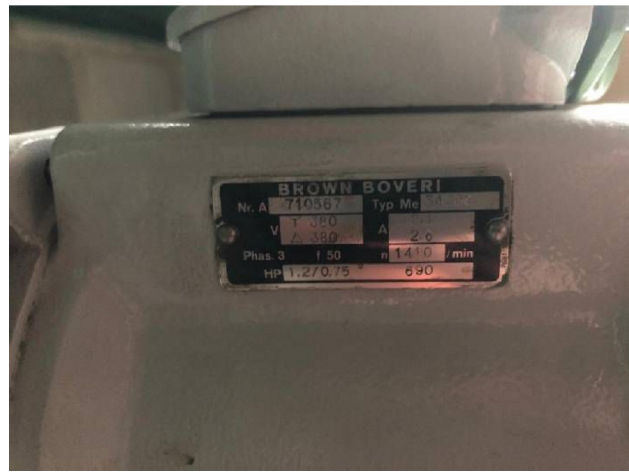

Machine

Inventory N° **15999**

Description **Motor**

Brand **ACIERA**

Model **F3**

Serial No

Year **N/A**

Accessories

None

Pictures

HD pictures and videos on request.

All data such as technical specifications, weight, dimensions, illustrations are indicative and subject to change without notice.